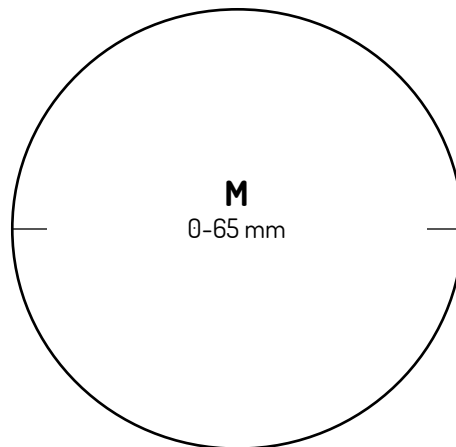

### Size guide Bracelets

#### To check the size you need\*:

1. Use a bracelet similar to the one you want, to measure its diameter
2. The measurement refers to the inner diameter of the bracelet.

\* This model is informative about the dimensions of the sizes. Do not use it to measure bracelets on top.