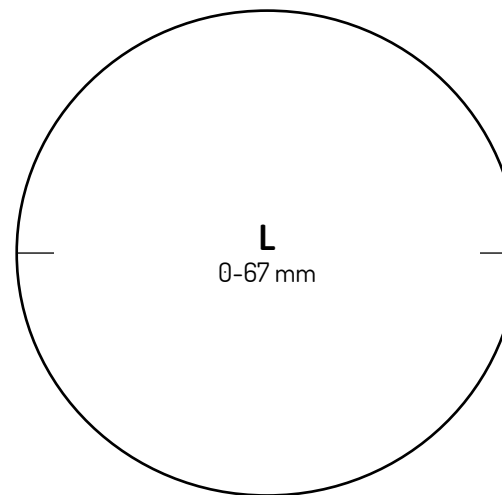

### Size guide Bracelets

#### To check the size you need\*:

1. Use a bracelet similar to the one you want, to measure its diameter
2. The measurement refers to the inner diameter of the bracelet.

\* This model is informative about the dimensions of the sizes. Do not use it to measure bracelets on top.